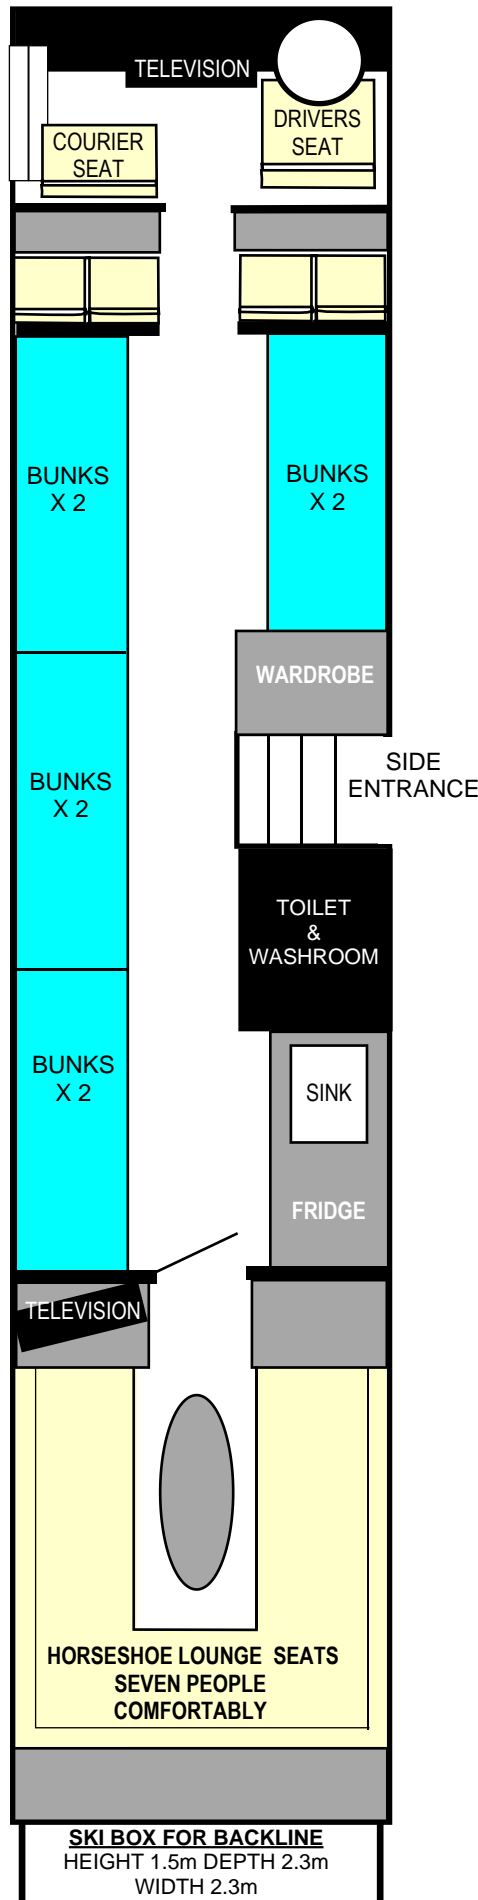

INTERIOR PLAN

SCALE: 2cm to 1m

STARBUS 7

BUNKS: 8

BACKLINE & LUGGAGE LOCKERS

FEATURES INCLUDE

REAR LOUNGE
LARGE TELEVISION
VCR & DVD SYSTEM
SATELLITE TV
SONY PLAYSTATION

FRONT LOUNGE
4 SEATS
TELEVISION

INDIVIDUAL TV MONITORS IN BUNKS

SEPARATE DRIVERS SLEEPING AREA NOT ON THIS PLAN