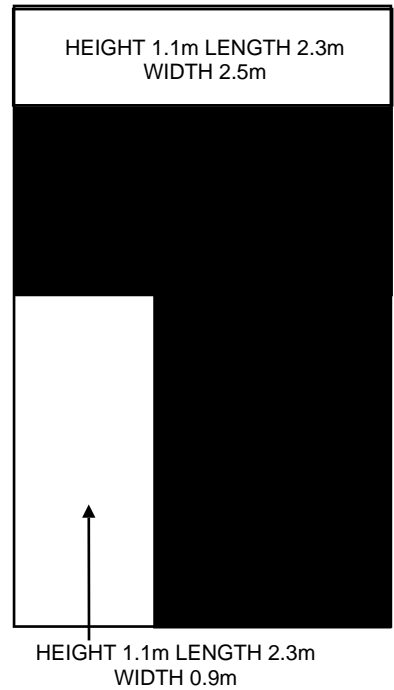

INTERIOR PLAN

SCALE: 2cm to 1m

STARBUS 7

BUNKS: 8

BACKLINE & LUGGAGE LOCKERS

FEATURES INCLUDE

REAR LOUNGE
LARGE TELEVISION
VCR & DVD SYSTEM
SATELLITE TV
SONY PLAYSTATION

FRONT LOUNGE
4 SEATS
TELEVISION